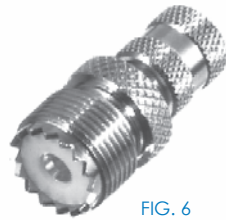

MINI-UHF ADAPTERS

Mini-UHF

PLATING SPECIFICATIONS

BODY: C - BLACK CHROME N - NICKEL **PIN/CONTACT:** G - GOLD S - SILVER T - TIN **DIELECTRIC:** D - DELRIN T - TEFLON

FIG. 1
RFE-6104

FIG. 2
RFE-6105

FIG. 3
RFE-6152

FIG. 4
RFE-6153

FIG. 5
RFU-620

FIG. 6
RFU-621

FIG. 7
RFU-622

FIG. 8
RFU-623

FIG. 9
RFU-623-5

FIG. 10
RFU-624

FIG. 11
RFU-625, -03

FIG. 12
RFU-626

PHOTOS FOR REFERENCE ONLY, SHOWN AT 100% ACTUAL SIZE.

PART #	FIG	DESCRIPTION	NOTES	REPLACES OR EQUIVALENT TO	PLATING		
					BDY	P/C	DIE
RFE-6104	1	ADAPTER	FME MALE TO MINI UHF FEMALE		N	G	D
RFE-6105	2	ADAPTER	FME MALE TO MINI UHF MALE		N	G	D
RFE-6152	3	ADAPTER	FME FEMALE TO MINI UHF FEMALE		N	G	T
RFE-6153	4	ADAPTER	FME FEMALE TO MINI UHF MALE		N	G	T
RFU-620	5	ADAPTER	MINI UHF MALE TO N FEMALE	MOTOROLA 5880367B21	N	G	T
RFU-621	6	ADAPTER	MINI UHF MALE TO UHF FEMALE	MOTOROLA 5880367B22	N	G	T
RFU-622	7	ADAPTER	MINI UHF MALE TO BNC FEMALE	MOTOROLA 5880367B23 (58C83488R01)	N	G	T
RFU-623	8	ADAPTER	MINI UHF MALE TO TNC FEMALE	MOTOROLA 5880367B24	N	G	T
RFU-623-5	9	ADAPTER	MINI UHF MALE QUICK DISCONNECT TO TNC FEMALE		N	G	T
RFU-624	10	ADAPTER	MINI UHF MALE TO MINI-UHF MALE		N	G	T
RFU-625	11	ADAPTER	MINI UHF FEMALE TO N MALE	MOTOROLA 5880367B26	N	G	T
RFU-625-03	11	ADAPTER	MINI UHF FEMALE TO N MALE	MOTOROLA 5880367B26	N	S	T
RFU-626	12	ADAPTER	MINI UHF FEMALE TO UHF MALE	MOTOROLA 5880367B27	N	G	T