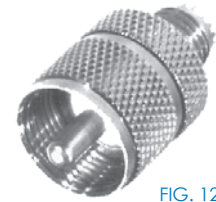

MINI-UHF ADAPTERS

Mini-UHF

PLATING SPECIFICATIONS

BODY: C - BLACK CHROME N - NICKEL **PIN/CONTACT:** G - GOLD S - SILVER T - TIN **DIELECTRIC:** D - DELRIN T - TEFLON

FIG. 1
RFE-6104

FIG. 2
RFE-6105

FIG. 3
RFE-6152

FIG. 4
RFE-6153

FIG. 5
RFU-620

FIG. 6
RFU-621

FIG. 7
RFU-622

FIG. 8
RFU-623

FIG. 9
RFU-623-5

FIG. 10
RFU-624

FIG. 11
RFU-625, -03

FIG. 12
RFU-626

PHOTOS FOR REFERENCE ONLY, SHOWN AT 100% ACTUAL SIZE.

PART #	FIG	DESCRIPTION	NOTES	REPLACES OR EQUIVALENT TO	PLATING		
					BDY	P/C	DIE
RFE-6104	1	ADAPTER	FME MALE TO MINI UHF FEMALE		N	G	D
RFE-6105	2	ADAPTER	FME MALE TO MINI UHF MALE		N	G	D
RFE-6152	3	ADAPTER	FME FEMALE TO MINI UHF FEMALE		N	G	T
RFE-6153	4	ADAPTER	FME FEMALE TO MINI UHF MALE		N	G	T
RFU-620	5	ADAPTER	MINI UHF MALE TO N FEMALE	MOTOROLA 5880367B21	N	G	T
RFU-621	6	ADAPTER	MINI UHF MALE TO UHF FEMALE	MOTOROLA 5880367B22	N	G	T
RFU-622	7	ADAPTER	MINI UHF MALE TO BNC FEMALE	MOTOROLA 5880367B23 (58C83488R01)	N	G	T
RFU-623	8	ADAPTER	MINI UHF MALE TO TNC FEMALE	MOTOROLA 5880367B24	N	G	T
RFU-623-5	9	ADAPTER	MINI UHF MALE QUICK DISCONNECT TO TNC FEMALE		N	G	T
RFU-624	10	ADAPTER	MINI UHF MALE TO MINI-UHF MALE		N	G	T
RFU-625	11	ADAPTER	MINI UHF FEMALE TO N MALE	MOTOROLA 5880367B26	N	G	T
RFU-625-03	11	ADAPTER	MINI UHF FEMALE TO N MALE	MOTOROLA 5880367B26	N	S	T
RFU-626	12	ADAPTER	MINI UHF FEMALE TO UHF MALE	MOTOROLA 5880367B27	N	G	T